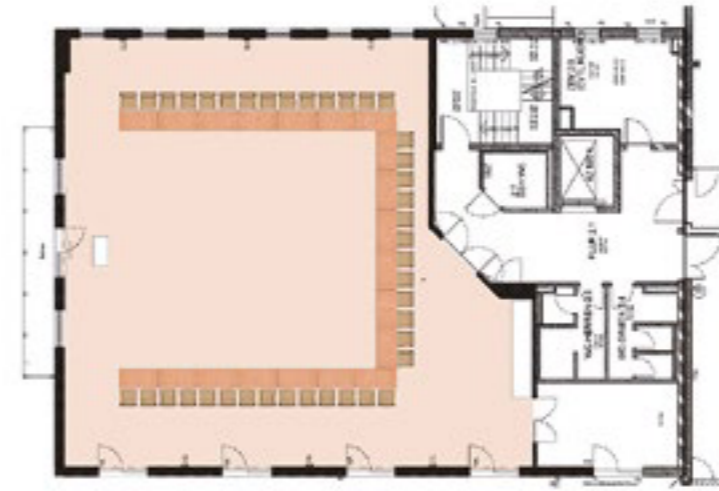

BALLROOM

288 sqm

Length: 16m
Width: 18 m
Height: 3-6m

Generous
Convenient
up to
300
Persons

Great start into your
day:
OUR
UNCOMPARABLE
BREAKFAST!

U-FORM // 60 Persons

PARLIAMENT // 130 Persons

THEATER SEATING // 300 Personen

BANQUETT // 200 Persons

SQUARE // 60 Persons