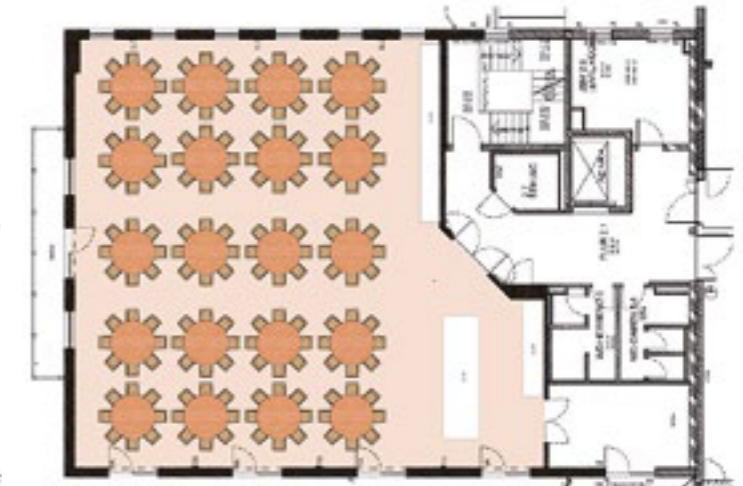

BALLROOM

288 sqm

Length: 16m
Width: 18 m
Height: 3-6m

Generous
Convenient
up to
300
Persons

Great start into your
day:
OUR
UNCOMPARABLE
BREAKFAST!

U-FORM // 60 Persons

PARLIAMENT // 130 Persons

THEATER SEATING // 300 Personen

BANQUETT // 200 Persons

SQUARE // 60 Persons