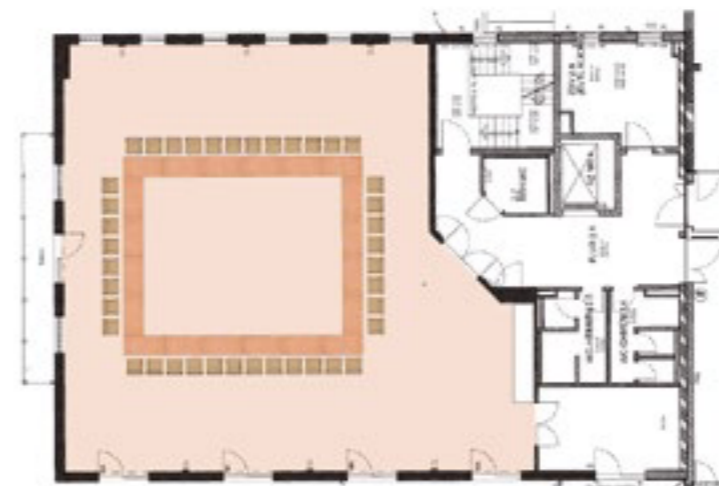

BALLROOM

288 sqm

Length: 16m
Width: 18 m
Height: 3-6m

Generous
Convenient
up to
300
Persons

Great start into your
day:
OUR
UNCOMPARABLE
BREAKFAST!

U-FORM // 60 Persons

PARLIAMENT // 130 Persons

THEATER SEATING // 300 Personen

BANQUETT // 200 Persons

SQUARE // 60 Persons