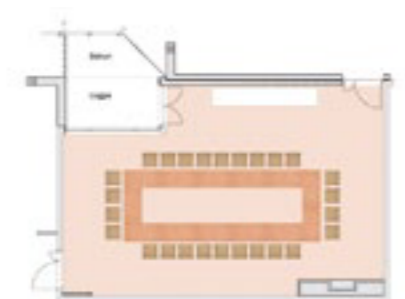

# RINGBERG

88 sqm

Length: 11m  
Width: 8m  
Height: 2,5m

# RINGSEE

88 sqm

Length: 11m  
Width: 8m  
Height: 2,5m

U-FORM // 20 Persons

PARLIAMENT // 30 Pers.

THEATER SEATING // 50 Pers.

U-FORM // 20 Persons

PARLIAMENT // 40 Pers.

THEATER SEATING // 60 Pers.

BANQUET // 40 Persons

SQUARE // 20 Persons

BANQUET // 40 Persons

SQUARE // 20 Persons