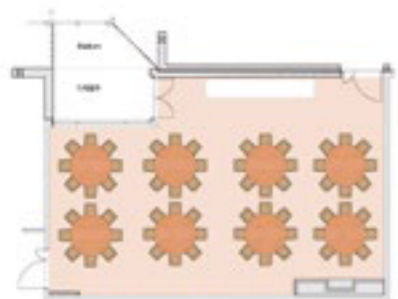

# RINGBERG

88 sqm

Length: 11m  
Width: 8m  
Height: 2,5m

# RINGSEE

88 sqm

Length: 11m  
Width: 8m  
Height: 2,5m

U-FORM // 20 Persons

PARLIAMENT // 30 Pers.

THEATER SEATING // 50 Pers.

U-FORM // 20 Persons

PARLIAMENT // 40 Pers.

THEATER SEATING // 60 Pers.

BANQUET // 40 Persons

SQUARE // 20 Persons

BANQUET // 40 Persons

SQUARE // 20 Persons