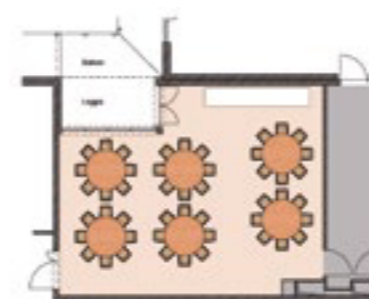

U-FORM // 20 Persons

BANQUET // 40 Persons