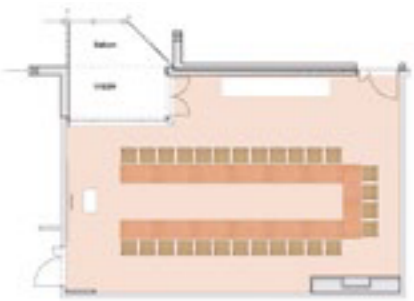

# RINGBERG

88 sqm

Length: 11m  
Width: 8m  
Height: 2,5m

# RINGSEE

88 sqm

Length: 11m  
Width: 8m  
Height: 2,5m

U-FORM // 20 Persons

PARLIAMENT // 30 Pers.

THEATER SEATING // 50 Pers.

U-FORM // 20 Persons

PARLIAMENT // 40 Pers.

THEATER SEATING // 60 Pers.

BANQUET // 40 Persons

SQUARE // 20 Persons

BANQUET // 40 Persons

SQUARE // 20 Persons