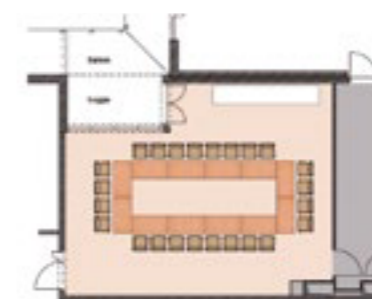

# RINGBERG

88 sqm

Length: 11m  
Width: 8m  
Height: 2,5m

# RINGSEE

88 sqm

Length: 11m  
Width: 8m  
Height: 2,5m

U-FORM // 20 Persons

PARLIAMENT // 30 Pers.

THEATER SEATING // 50 Pers.

U-FORM // 20 Persons

PARLIAMENT // 40 Pers.

THEATER SEATING // 60 Pers.

BANQUET // 40 Persons

SQUARE // 20 Persons

BANQUET // 40 Persons

SQUARE // 20 Persons