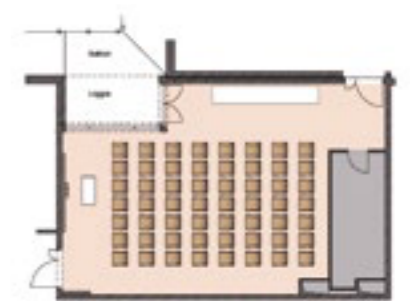

# RINGBERG

88 sqm

Length: 11m  
Width: 8m  
Height: 2,5m

# RINGSEE

88 sqm

Length: 11m  
Width: 8m  
Height: 2,5m

U-FORM // 20 Persons

PARLIAMENT // 30 Pers.

THEATER SEATING // 50 Pers.

U-FORM // 20 Persons

PARLIAMENT // 40 Pers.

THEATER SEATING // 60 Pers.

BANQUET // 40 Persons

SQUARE // 20 Persons

BANQUET // 40 Persons

SQUARE // 20 Persons