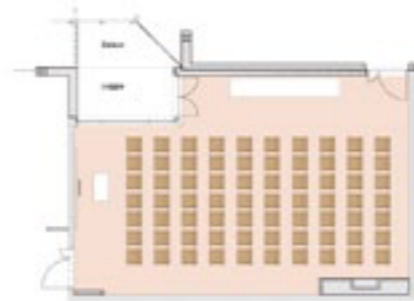

# RINGBERG

88 sqm

Length: 11m  
Width: 8m  
Height: 2,5m

# RINGSEE

88 sqm

Length: 11m  
Width: 8m  
Height: 2,5m

U-FORM // 20 Persons

PARLIAMENT // 30 Pers.

THEATER SEATING // 50 Pers.

U-FORM // 20 Persons

PARLIAMENT // 40 Pers.

THEATER SEATING // 60 Pers.

BANQUET // 40 Persons

SQUARE // 20 Persons

BANQUET // 40 Persons

SQUARE // 20 Persons